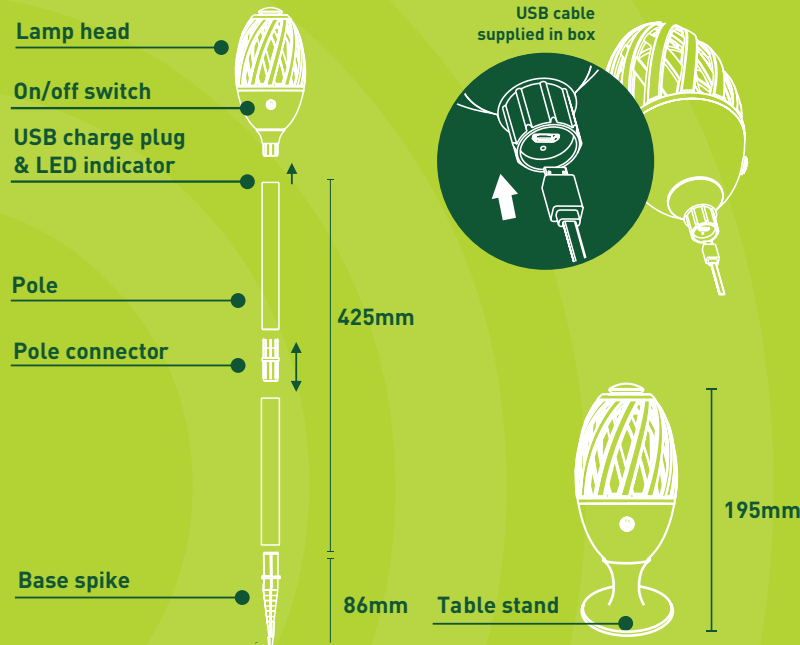

# INDOOR/OUTDOOR FLAME EFFECT LED TORCH

RETAIL PACKAGING

- Realistic flame effect torch creates the perfect atmosphere without hazardous fire & smoke
- Supplied with table stand and garden spike
- IP65 rated for outdoor use – enjoy the flame effect in the rain
- Long 18 hour battery life for extended use
- Quick and simple USB charging (only 4 hours)
- 1.5m cable supplied in box
- Perfect for indoor and outdoor residential and commercial applications including patios, garden, entrance areas, ponds, pathways etc
- 1 year guarantee

## Product Specifications

CAT NO.	FINISH	BATTERY LIFE	BATTERY CHARGE	BATTERY VOLTAGE	BATTERY CAPACITY	BATTERY TYPE	BATTERY CHARGING VOLTAGE	BATTERY CHARGING CURRENT	IP	WARRANTY	OVERALL DIMENSIONS
LEXFLAMEBK	Black	18 hours	4 hours	7.4V	1800mAh	Lithium	DC5V	1000mA	IP65	1 Year	Ø100x706mm